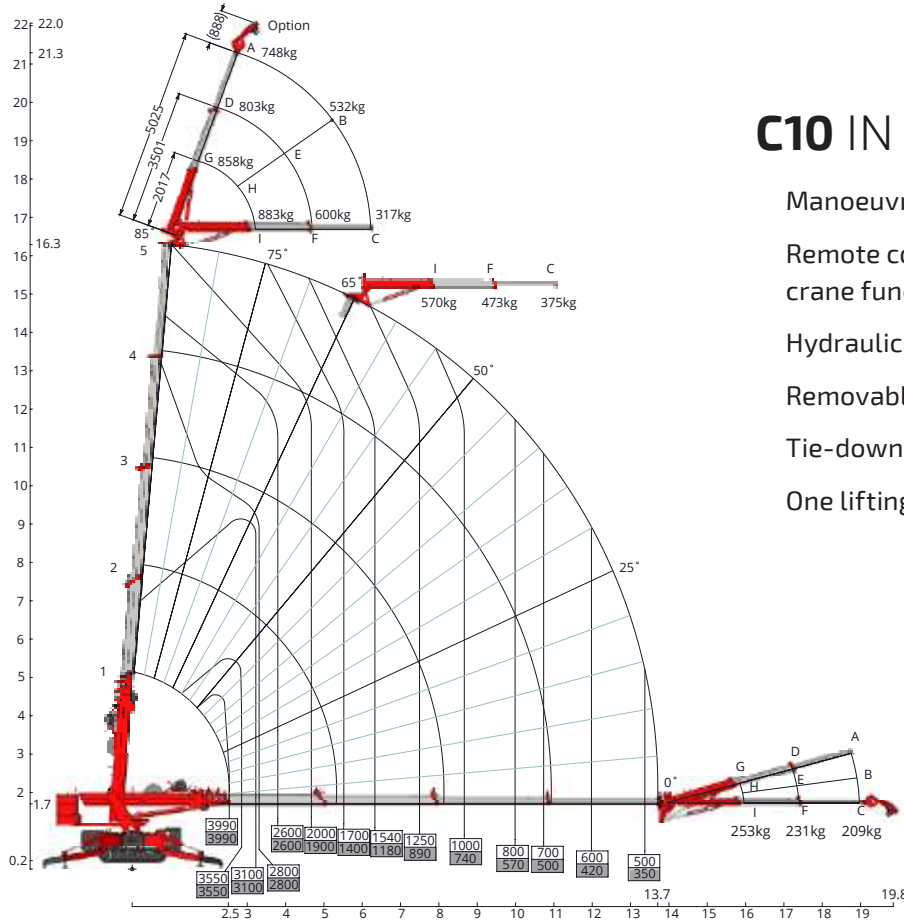

HOEFLOON C10

LARGE
POWERHOUSE

HOEFLOON®

HOEFLON C10

Lift 4000kg in the Netherlands without a crane permit. You can with our C10 compact crane, making it the perfect choice for heavier work in industry and steel erection. Even at a hoisting height of 21m this crane still has an enormous hoisting capacity of 750kg. The C10 compact crane has three speeds, making it exceptionally manoeuvrable. The removable ballast and the easily detachable options make it possible to quickly reduce the total weight of the crane. Simply put, this is a machine with many possibilities.

Capacity	4.000kg
Boom outreach	13.7m, and 19.8m with options
Hoisting height	16.3m, and 22m with options
Transport dimensions LxWxH	3.93m x 0.80m x 1.97m
Total weight	4.400kg, and 4.700kg with options
Boom angle	-5° to 83°
Boom system	Cylinder and chain system
Slewing angle	360°
Driving speed	1st gear: 1.1km/h 2nd gear: 2.3km/h 3rd gear: 2.9km/h
Engine	Yanmar 3-cylinder diesel
Inclination angle, driving	20°
Outrigger pressure	4.500kg per outrigger
Ground pressure, tracks	0.72kg/cm ²
Extendible, removable ballast	1.340kg
Noise	75dB

Dimensions including winch and jib	4.15m x 0.80m x 2.07m
Fly jib	5.0m
Winch	1.000kg, 2.000kg and 4.000kg
Hoisting speed with winch	20.8m/min
Winch cable	50m long
Extension section	30° adjustable
Electric motor	400V / 3 phase
Slewing	unlimited
Crawler	non-marking
Lighting	work light on boom and jib
Speed controller	900 to 1,700rpm
Storage box	extra storage box

C10 IN A NUTSHELL

- Manoeuvrable with extreme precision
- Remote control for outrigger, driving and crane functions
- Hydraulically expandable tracks
- Removable and extendible ballast
- Tie-down hooks for trailer
- One lifting point