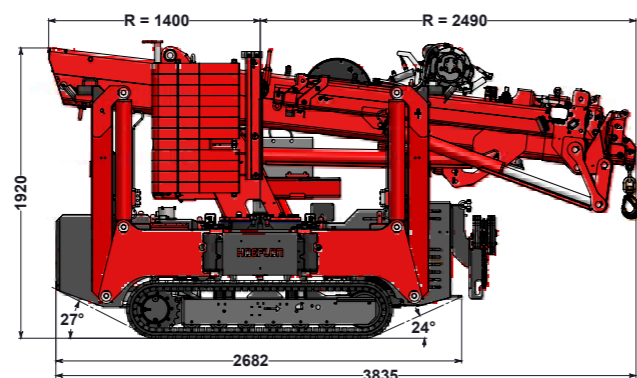

HOEFLOON C10

LARGE
POWERHOUSE

HOEFLOON®

HOEFLON C10

Lift 4000kg in the Netherlands without a crane permit. You can with our C10 compact crane, making it the perfect choice for heavier work in industry and steel erection. Even at a hoisting height of 21m this crane still has an enormous hoisting capacity of 750kg. The C10 compact crane has three speeds, making it exceptionally manoeuvrable. The removable ballast and the easily detachable options make it possible to quickly reduce the total weight of the crane. Simply put, this is a machine with many possibilities.

Capacity	4.000kg
Boom outreach	13.7m, and 19.8m with options
Hoisting height	16.3m, and 22m with options
Transport dimensions LxWxH	3.93m x 0.80m x 1.97m
Total weight	4.400kg, and 4.700kg with options
Boom angle	-5° to 83°
Boom system	Cylinder and chain system
Slewing angle	360°
Driving speed	1st gear: 1.1km/h 2nd gear: 2.3km/h 3rd gear: 2.9km/h
Engine	Yanmar 3-cylinder diesel
Inclination angle, driving	20°
Outrigger pressure	4.500kg per outrigger
Ground pressure, tracks	0.72kg/cm ²
Extendible, removable ballast	1.340kg
Noise	75dB

Dimensions including winch and jib	4.15m x 0.80m x 2.07m
Fly jib	5.0m
Winch	1.000kg, 2.000kg and 4.000kg
Hoisting speed with winch	20.8m/min
Winch cable	50m long
Extension section	30° adjustable
Electric motor	400V / 3 phase
Slewing	unlimited
Crawler	non-marking
Lighting	work light on boom and jib
Speed controller	900 to 1,700rpm
Storage box	extra storage box

C10 IN A NUTSHELL

- Manoeuvrable with extreme precision
- Remote control for outrigger, driving and crane functions
- Hydraulically expandable tracks
- Removable and extendible ballast
- Tie-down hooks for trailer
- One lifting point