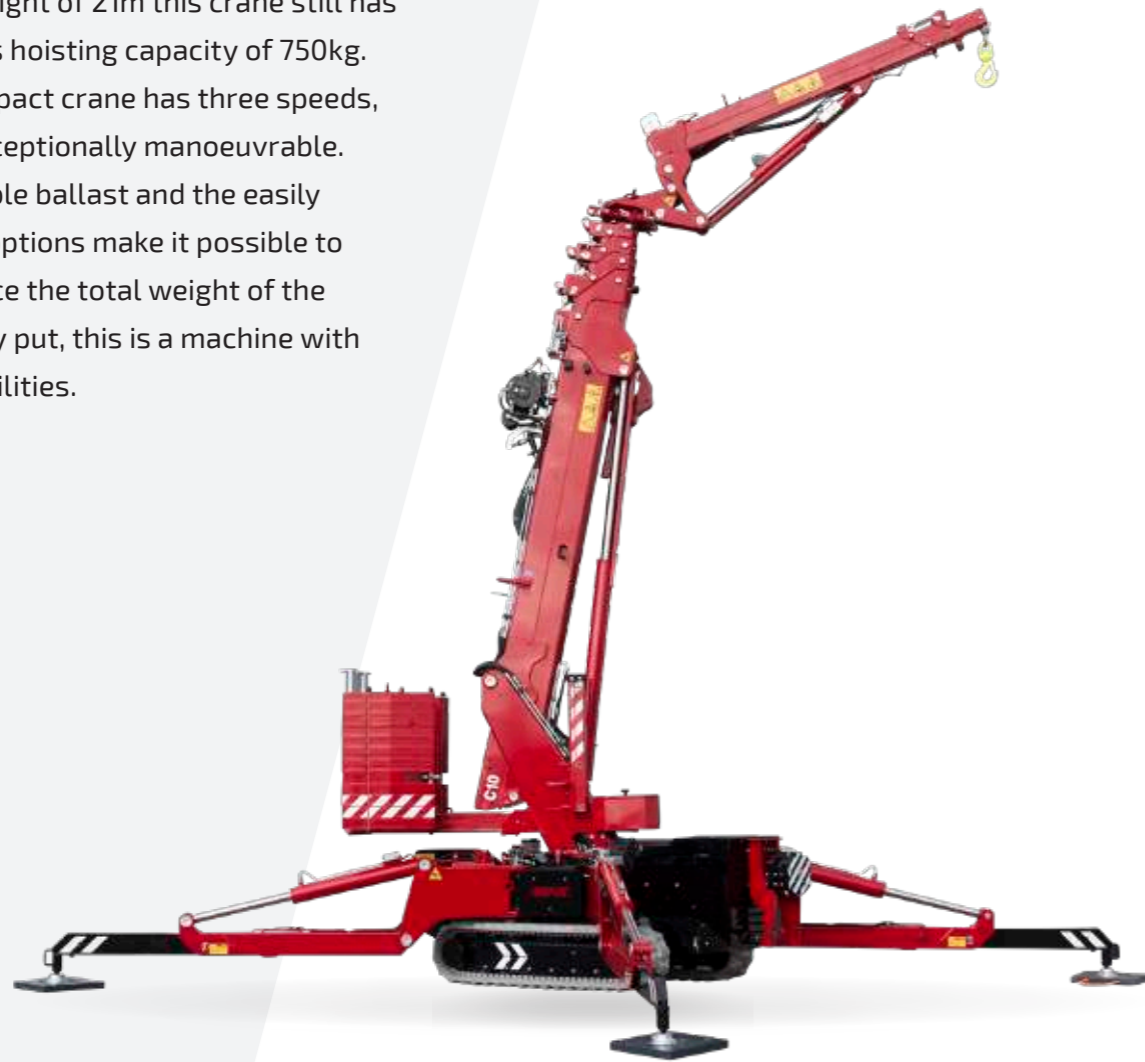

HOEFLOON C10

LARGE
POWERHOUSE

HOEFLOON®

HOEFLON C10

Lift 4000kg in the Netherlands without a crane permit. You can with our C10 compact crane, making it the perfect choice for heavier work in industry and steel erection. Even at a hoisting height of 21m this crane still has an enormous hoisting capacity of 750kg. The C10 compact crane has three speeds, making it exceptionally manoeuvrable. The removable ballast and the easily detachable options make it possible to quickly reduce the total weight of the crane. Simply put, this is a machine with many possibilities.

Capacity	4.000kg
Boom outreach	13.7m, and 19.8m with options
Hoisting height	16.3m, and 22m with options
Transport dimensions LxWxH	3.93m x 0.80m x 1.97m
Total weight	4.400kg, and 4.700kg with options
Boom angle	-5° to 83°
Boom system	Cylinder and chain system
Slewing angle	360°
Driving speed	1st gear: 1.1km/h 2nd gear: 2.3km/h 3rd gear: 2.9km/h
Engine	Yanmar 3-cylinder diesel
Inclination angle, driving	20°
Outrigger pressure	4.500kg per outrigger
Ground pressure, tracks	0.72kg/cm ²
Extendible, removable ballast	1.340kg
Noise	75dB

Dimensions including winch and jib	4.15m x 0.80m x 2.07m
Fly jib	5.0m
Winch	1.000kg, 2.000kg and 4.000kg
Hoisting speed with winch	20.8m/min
Winch cable	50m long
Extension section	30° adjustable
Electric motor	400V / 3 phase
Slewing	unlimited
Crawler	non-marking
Lighting	work light on boom and jib
Speed controller	900 to 1,700rpm
Storage box	extra storage box

C10 IN A NUTSHELL

- Manoeuvrable with extreme precision
- Remote control for outrigger, driving and crane functions
- Hydraulically expandable tracks
- Removable and extendible ballast
- Tie-down hooks for trailer
- One lifting point