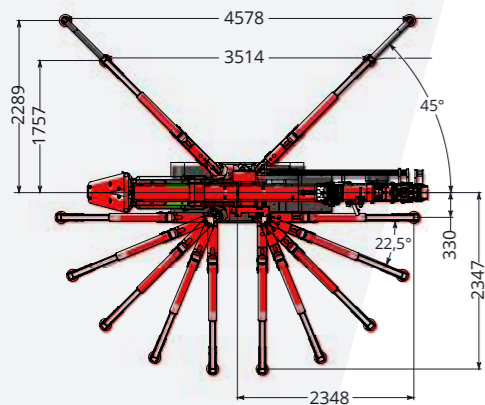

HOEFLOON C10

LARGE
POWERHOUSE

HOEFLOON®

HOEFLON C10

Lift 4000kg in the Netherlands without a crane permit. You can with our C10 compact crane, making it the perfect choice for heavier work in industry and steel erection. Even at a hoisting height of 21m this crane still has an enormous hoisting capacity of 750kg. The C10 compact crane has three speeds, making it exceptionally manoeuvrable. The removable ballast and the easily detachable options make it possible to quickly reduce the total weight of the crane. Simply put, this is a machine with many possibilities.

Capacity	4.000kg
Boom outreach	13.7m, and 19.8m with options
Hoisting height	16.3m, and 22m with options
Transport dimensions LxWxH	3.93m x 0.80m x 1.97m
Total weight	4.400kg, and 4.700kg with options
Boom angle	-5° to 83°
Boom system	Cylinder and chain system
Slewing angle	360°
Driving speed	1st gear: 1.1km/h 2nd gear: 2.3km/h 3rd gear: 2.9km/h
Engine	Yanmar 3-cylinder diesel
Inclination angle, driving	20°
Outrigger pressure	4.500kg per outrigger
Ground pressure, tracks	0.72kg/cm ²
Extendible, removable ballast	1.340kg
Noise	75dB

Dimensions including winch and jib	4.15m x 0.80m x 2.07m
Fly jib	5.0m
Winch	1.000kg, 2.000kg and 4.000kg
Hoisting speed with winch	20.8m/min
Winch cable	50m long
Extension section	30° adjustable
Electric motor	400V / 3 phase
Slewing	unlimited
Crawler	non-marking
Lighting	work light on boom and jib
Speed controller	900 to 1,700rpm
Storage box	extra storage box

C10 IN A NUTSHELL

- Manoeuvrable with extreme precision
- Remote control for outrigger, driving and crane functions
- Hydraulically expandable tracks
- Removable and extendible ballast
- Tie-down hooks for trailer
- One lifting point